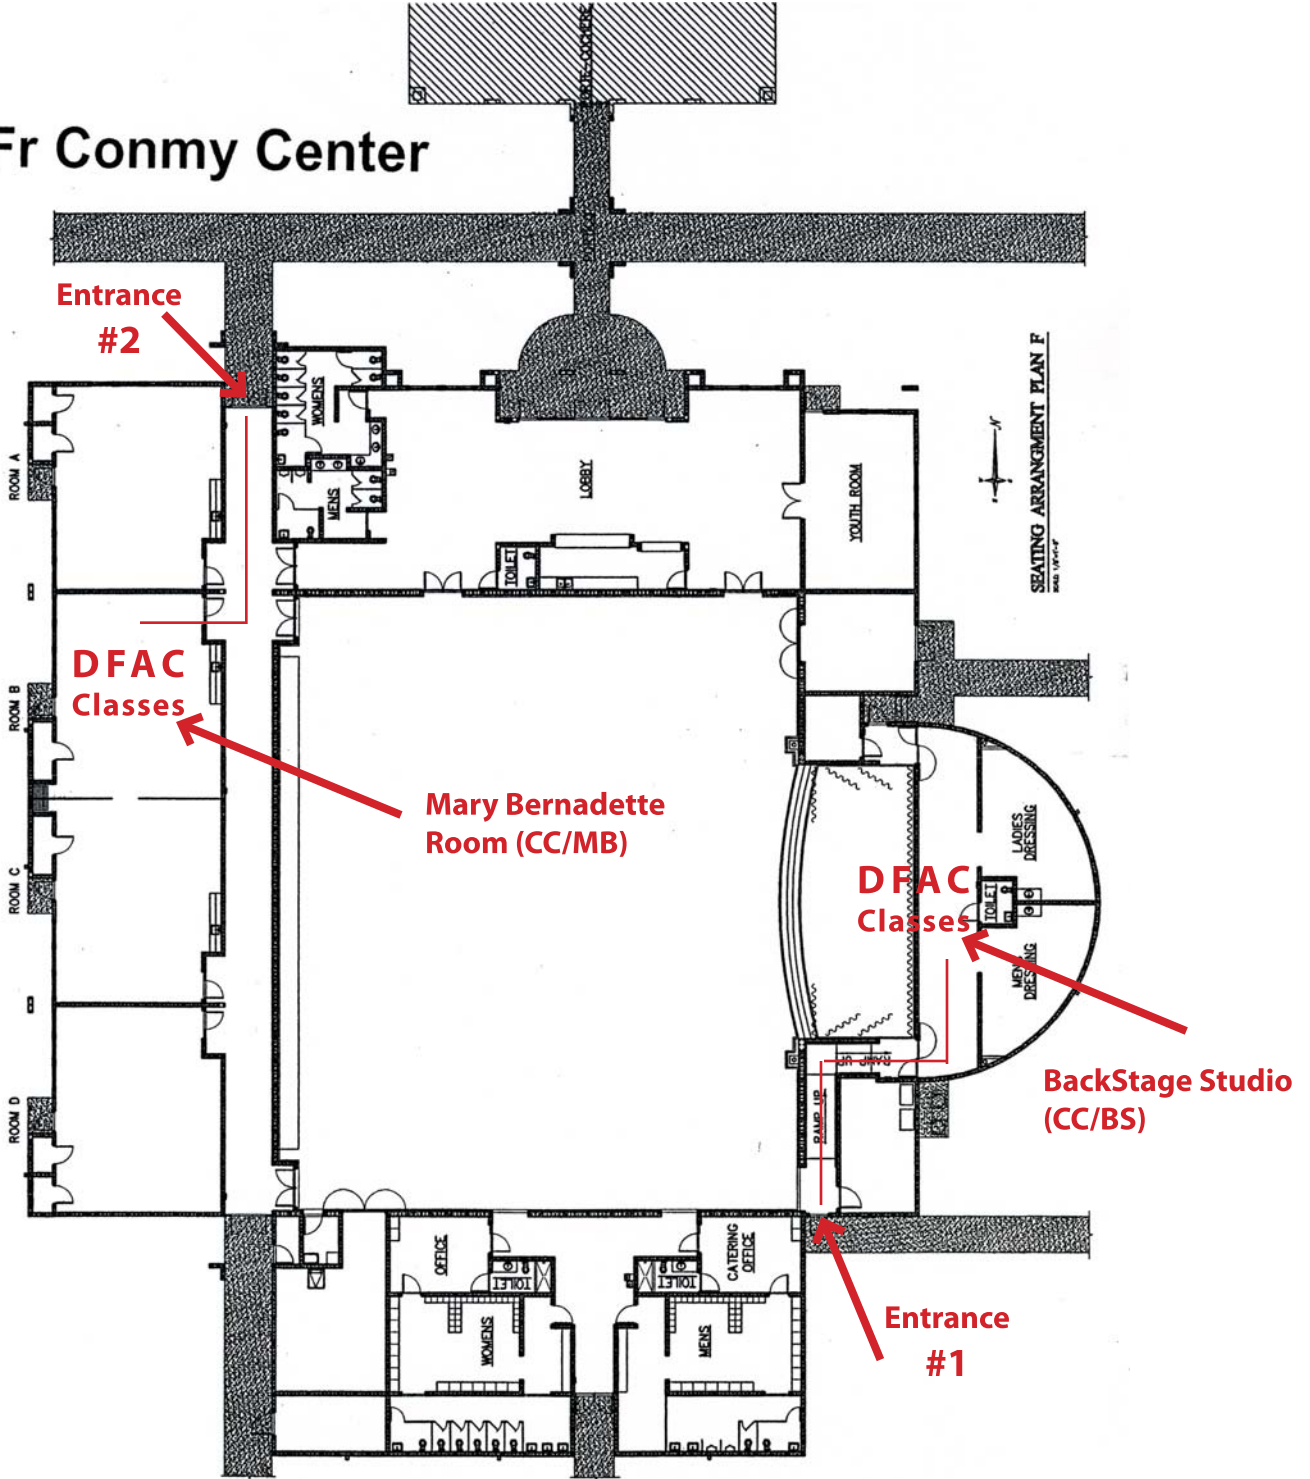

Summer 2010 Studio Classes at
Our Lady of Lourdes - Father Conmy Center

750 San Salvador Drive
Dunedin, FL 34698

727.298.DFAC - www.dfac.org

Please See Second Page For Entry And Class Location at the Conmy Center

Fr Conmy Center

San Helen Dr. Side

San Salvador Dr. Side