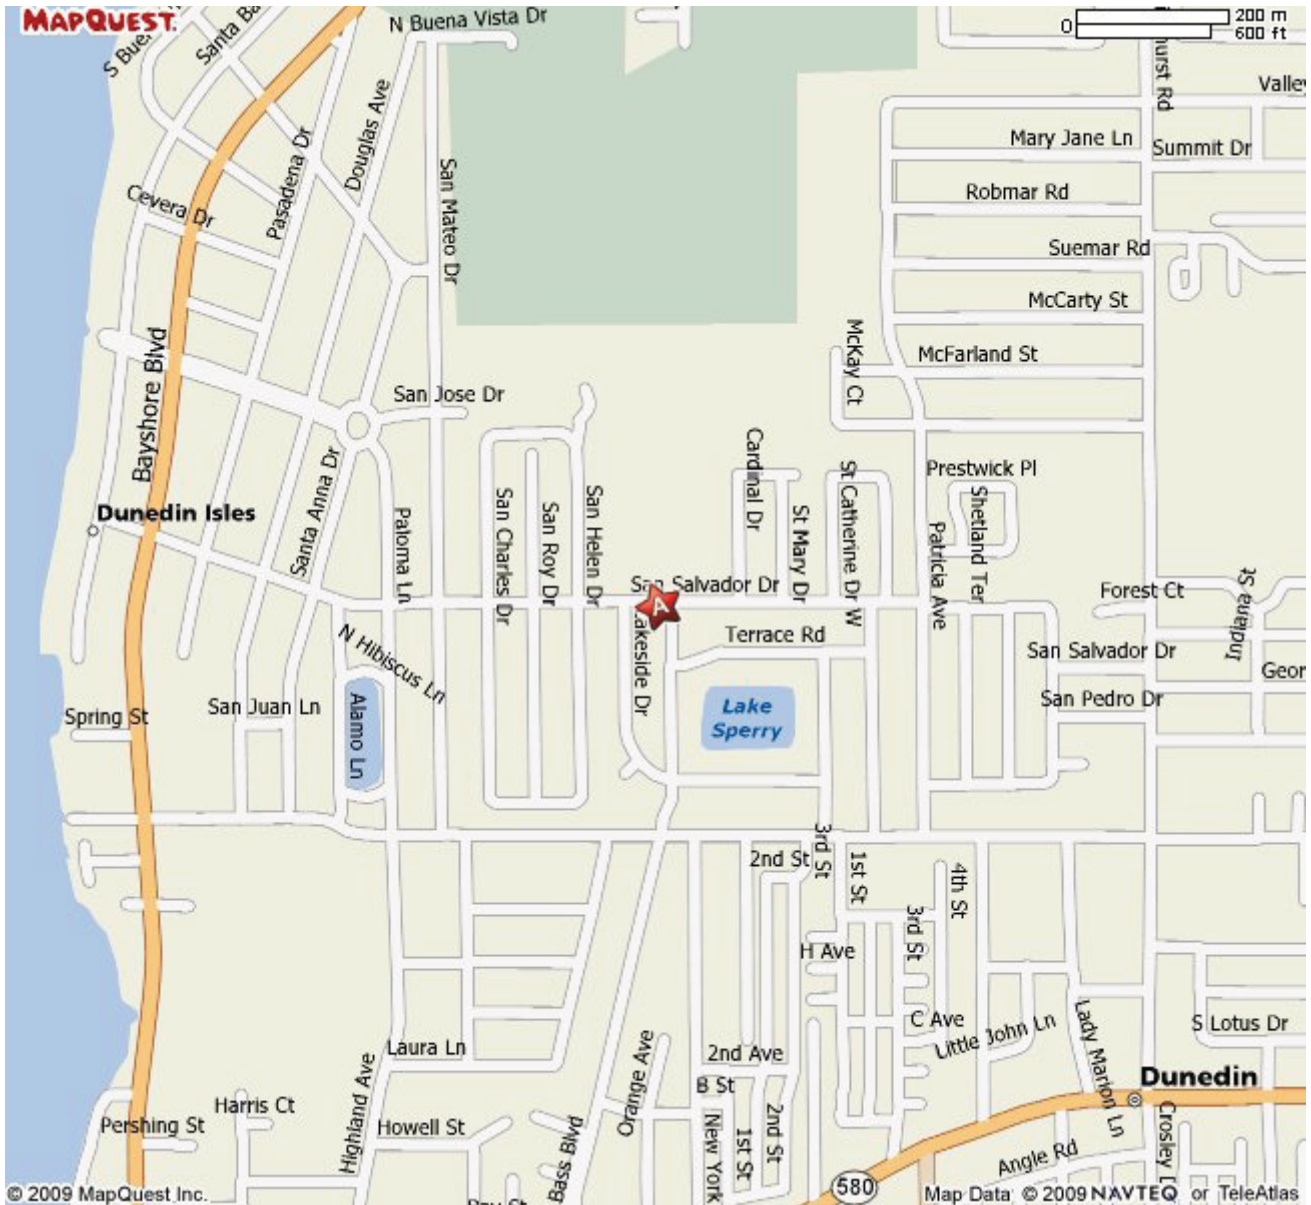

Summer 2010 Studio Classes at
Our Lady of Lourdes - Father Conmy Center

750 San Salvador Drive
Dunedin, FL 34698

727.298.DFAC - www.dfac.org

Please See Second Page For Entry And Class Location at the Conmy Center

Fr Conmy Center

San Helen Dr. Side

San Salvador Dr. Side